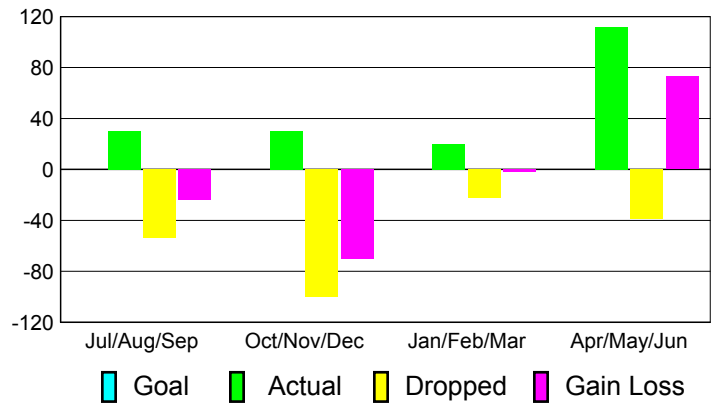

### YTD Status Quo Clubs 2010-2011

Status Quo Clubs Compared to Status Quo Members

## MEMBERSHIP

**Membership Results**  
2010-2011

**Membership**  
2009-2010

Month	Net Memb Goal	Actual New Memb	Actual Dropped Memb	Gain/Loss of Memb	Gain/Loss of Memb
Jul/Aug/Sep	0	30	-54	-24	-28
Oct/Nov/Dec	0	30	-100	-70	11
Jan/Feb/Mar	0	20	-22	-2	36
Apr/May/Jun	0	112	-39	73	53
<b>Totals</b>	<b>0</b>	<b>192</b>	<b>-215</b>	<b>-23</b>	<b>72</b>

### Membership Results 2010-2011

Goal, New, Dropped, Gain/Loss

### Comparison of Membership Gain/Loss

Current Year Compared to the Previous Year