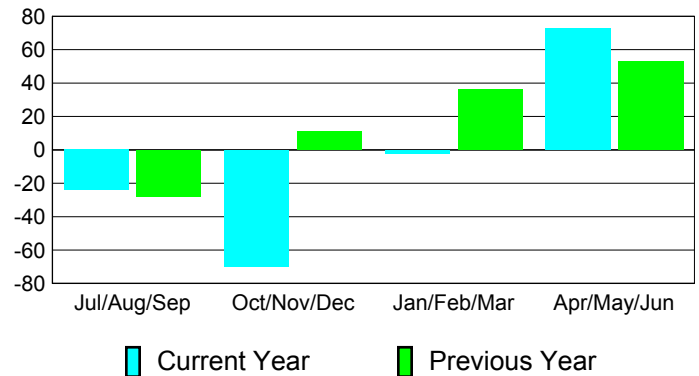

Gender Comparison 2010-2011

Jul/Aug/Sep

Oct/Nov/Dec

Jan/Feb/Mar

Apr/May/Jun

Male

Female